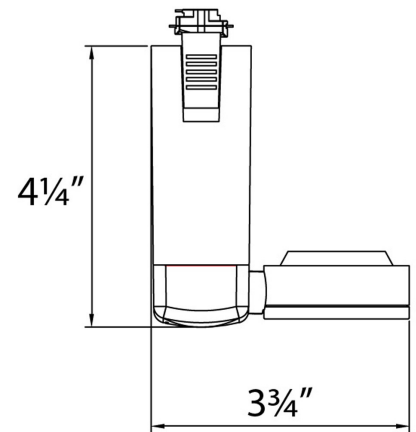

At a Glance

- Sturdy, Exquisite Construction
- 5-Year Limited Warranty on Integrated LED (Included with Purchase)
- Perfect Complement to Kitchens, Living Rooms, Hallways, Exhibits, Restaurants, Studios, and Many Other Indoor Areas
- Solid White Finish
- Powder-Coated Hard Surface Provides Long-Lasting Color and Corrosion/Scratch Resistance
- Go Green—Environmentally Friendly, Energy-Efficient Integrated LED
- Clean, Minimal, and Solid Color Design Blends in Seamlessly with Surroundings and Existing Décor
- Compact Light Fits Easily in Small Spaces
- Compatible with Volume Lighting 120V 1-Circuit/1-Neutral Track Systems V2702-6 (2 ft. Track Section), V2704-6 (4 ft. Track Section), V2706-6 (6 ft. Track Section), and V2708-6 (8 ft. Track Section)
- Compatible with Volume Lighting 120V 2-Circuit/1-Neutral Track Systems V2762-6 (2 ft. Track Section), V2764-6 (4 ft. Track Section), V2766-6 (6 ft. Track Section), and V2768-6 (8 ft. Track Section)
- Adjustable Track Head (90° Tilt from and 355° Rotation Around Vertical Axis)
- 30° Beam Angle / 470 Lumens / 3000K Color Temperature / 80 CRI
- Dimmable (TRIAC/ELV, 5% [120V Only])
- Suitable for Dry Locations Only
- Heat-Resistant Components Withstand Up to 6 Watts
- 1-Light Fixture (Integrated LED Included)
- Individually Inspected for Quality Assurance
- cETLus Rated for Safety